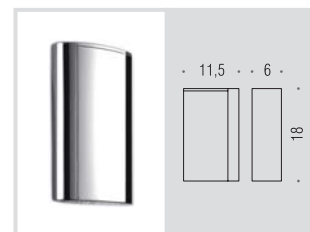

# Land

Design: **TEAM 3**

**B2801**  
Porta sapone inamovibile  
Irremovable soap dish holder

**B2802**  
Porta bicchiere  
Glass holder

**B9318**  
Spandisapone (L 0,23)  
Soap dispenser

**B9985**  
Spandisapone PULL (L 0,4)  
Soap dispenser