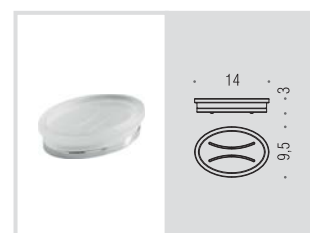

B2842
Porta sapone d'appoggio
Standing soap dish holder