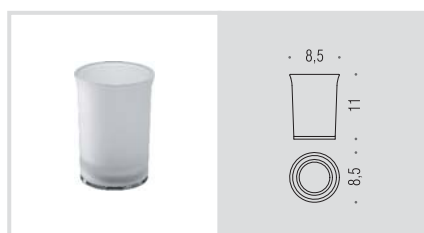

B2441

Porta bicchiere d'appoggio
Standing glass holder