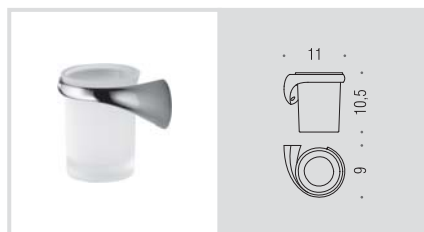

# Link

Design: Angeletti e Ruzza

**B2401DX - B2401SX**

Porta sapone  
Soap dish holder

**B2402DX - B2402SX**

Porta bicchiere  
Glass holder

**B9310DX - B9310SX**

Spandisapone (L 0,32)  
Soap dispenser