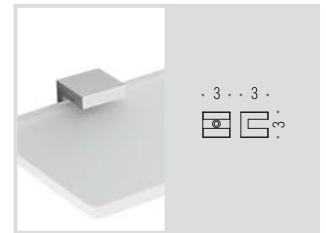

Lulù

Design: Luca Colombo

B6201
Porta sapone
Soap dish holder

B6202
Porta bicchiere
Glass holder

B9321
Spandisapone (L 0,28)
Soap dispenser

B62PZ
Reggimensola
Shelf holder

B6240
Porta sapone d'appoggio
Standing soap dish holder