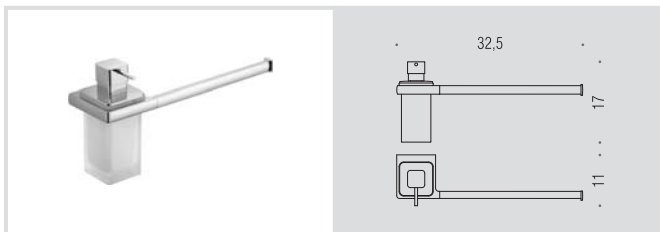

B6274
Spandisapone (L 0,28) e porta salvietta per bidet
Soap dispenser and towel holder for bidet