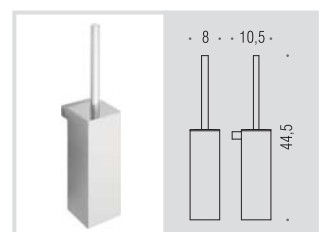

B6208
Porta rotolo
Paper holder

B6291
Porta rotolo coperto
Paper holder with cover

B6206
Porta scopino d'appoggio
Standing brush holder

B6207
Porta scopino
Hanging brush holder

B6226
Porta scopino d'appoggio in ABS
ABS standing brush holder

B6227
Porta scopino in ABS
ABS hanging brush holder

Materiale: Material:	Ottone Brass	Finitura: Finish:	<input type="radio"/> Cromo Chrome	<input checked="" type="radio"/> HPS Gold HPS gold plated
Complemento: Complements:	<input checked="" type="radio"/> Vetro acidato naturale Natural acid glass	<input type="radio"/> ABS ABS	Attenzione: Attention:	
			cm Le misure sono espresse in centimetri Sizes are in centimetres	