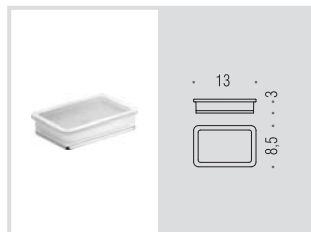

Lulù

Design: Luca Colombo

B6201
Porta sapone
Soap dish holder

B6202
Porta bicchiere
Glass holder

B9321
Spandisapone (L 0,28)
Soap dispenser

B62PZ
Reggimensola
Shelf holder

B6240
Porta sapone d'appoggio
Standing soap dish holder