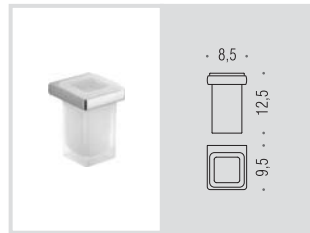

Lulù

Design: Luca Colombo

B6201
Porta sapone
Soap dish holder

B6202
Porta bicchiere
Glass holder

B9321
Spandisapone (L 0,28)
Soap dispenser

B62PZ
Reggimensola
Shelf holder

B6240
Porta sapone d'appoggio
Standing soap dish holder