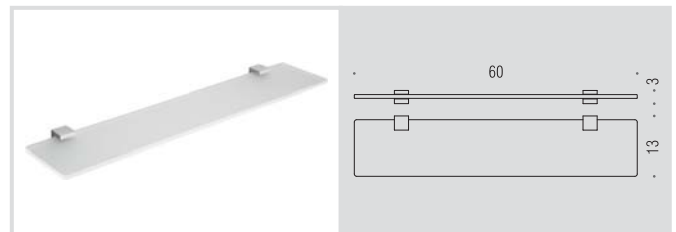

B6216
Mensola
Shelf