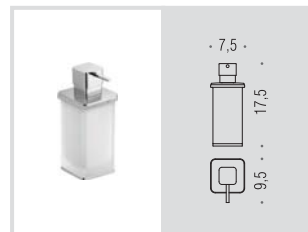

B9322
Spandisapone (L 0,28) d'appoggio
Standing soap dispenser