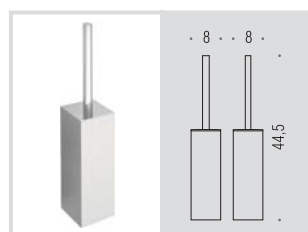

B6208
Porta rotolo
Paper holder

B6291
Porta rotolo coperto
Paper holder with cover

B6206
Porta scopino d'appoggio
Standing brush holder

B6207
Porta scopino
Hanging brush holder

B6226
Porta scopino d'appoggio in ABS
ABS standing brush holder

B6227
Porta scopino in ABS
ABS hanging brush holder

Materiale: Material:	Ottone Brass	Finitura: Finish:	<input type="radio"/> Cromo Chrome	<input checked="" type="radio"/> HPS Gold HPS gold plated
Complemento: Complements:	<input checked="" type="radio"/> Vetro acidato naturale Natural acid glass	<input type="radio"/> ABS ABS	Attenzione: Attention:	
			cm Le misure sono espresse in centimetri Sizes are in centimetres	