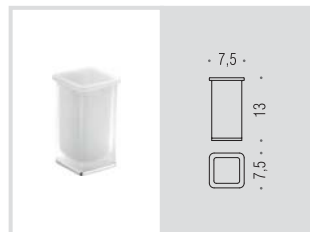

Lulù

Design: Luca Colombo

B6201
Porta sapone
Soap dish holder

B6202
Porta bicchiere
Glass holder

B9321
Spandisapone (L 0,28)
Soap dispenser

B62PZ
Reggimensola
Shelf holder

B6240
Porta sapone d'appoggio
Standing soap dish holder