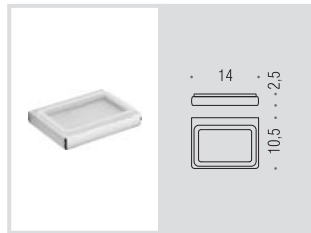

Lulù

Design: Luca Colombo

B6201
Porta sapone
Soap dish holder

B6202
Porta bicchiere
Glass holder

B9321
Spandisapone (L 0,28)
Soap dispenser

B62PZ
Reggimensola
Shelf holder

B6240
Porta sapone d'appoggio
Standing soap dish holder