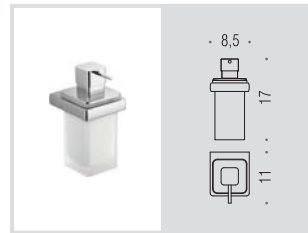

Lulù

Design: Luca Colombo

B6201
Porta sapone
Soap dish holder

B6202
Porta bicchiere
Glass holder

B9321
Spandisapone (L 0,28)
Soap dispenser

B62PZ
Reggimensola
Shelf holder

B6240
Porta sapone d'appoggio
Standing soap dish holder