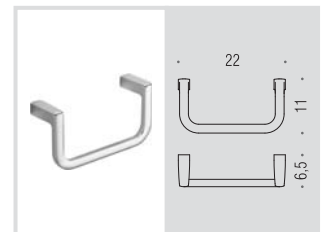

B6231
Porta salvietta ad anello
Ring towel holder