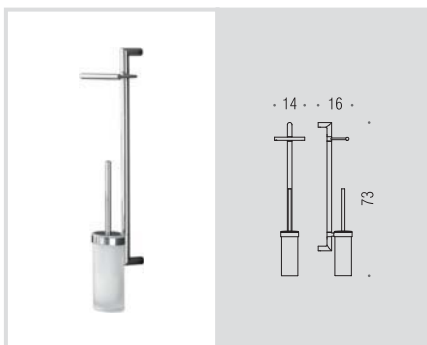

B9805
Porta scopino d'appoggio
Standing brush holder

B9812
Piantana con 4 appendiabiti
Floor standing column
with 4 hooks

Materiale: Material:	Ottone Brass	Finitura: Finish:	<input type="radio"/> Cromo Chrome
Complemento: Complements:	<input checked="" type="radio"/> Vetro acidato naturale Natural acid glass	Attenzione: Attention:	cm Le misure sono espresse in centimetri Sizes are in centimetres

B9820  
Colonna con specchio e ingranditore, porta sapone, porta spazzolino e 2 porta salvietta
 Wall column with magnifying mirror, soap holder, tooth-brush holder and 2 towel holders

B9822  
Colonna con porta sapone, porta salvietta, porta rotolo, porta scopino in vetro acidato
 Wall column with soap holder, towel holder, paper holder and acid glass brush holder