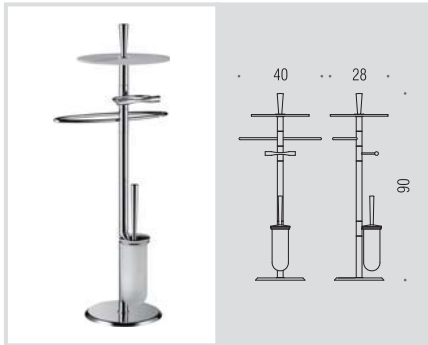

B9419

Piantana con porta salvietta, porta sapone, porta rotolo e porta scopino sospeso in vetro acidato

Floor standing column with towel holder, soap holder, paper holder and suspended acid glass brush holder

B9408

Piantana con mensola, porta salvietta, porta rotolo e porta scopino in ottone

Floor standing column with shelf, towel holder, paper holder and brass brush holder

Materiale: Material:	Ottone Brass	Finitura: Finish:	<input type="radio"/> Cromo Chrome
Complemento: Complements:	<input checked="" type="radio"/> Vetro acidato naturale Natural acid glass	Attenzione: Attention:	cm Le misure sono espresse in centimetri Sizes are in centimetres