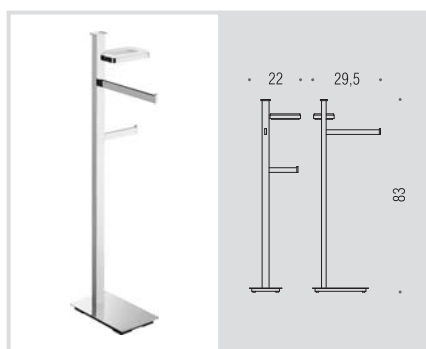

Floor standing column with soap holder, glass holder and towel holder

B9103

Piantana con 2 porta salvietta

Floor standing column with 2 towel holders

B9111

Piantana con spandisapone (L 0,28), porta bicchiere e porta salvietta

Floor standing column with soap dispenser, glass holder and towel holder

B9113D - B9113S

Piantana con porta sapone, porta salvietta e porta rotolo

Floor standing column with soap holder, towel holder and paper holder