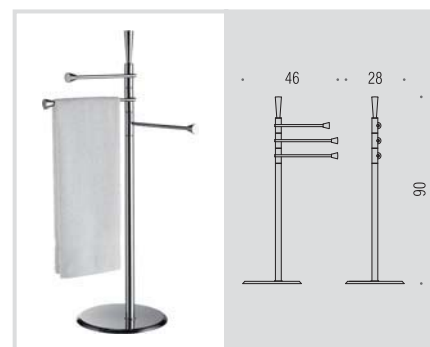

B9407

Piantana con porta rotolo e porta scopino in ottone

Floor standing column with paper holder and brass brush holder

B9416

Piantana con porta rotolo e porta scopino sospeso in vetro acidato

Floor standing column with paper holder and suspended acid glass brush holder