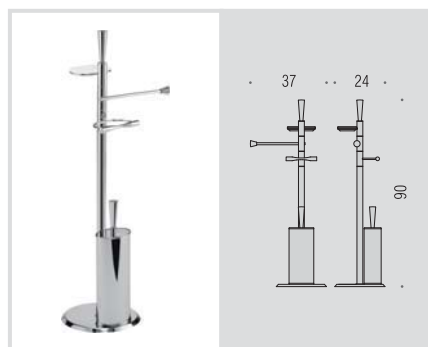

B9407

Piantana con porta rotolo e porta scopino in ottone

Floor standing column with paper holder and brass brush holder

B9416

Piantana con porta rotolo e porta scopino sospeso in vetro acidato

Floor standing column with paper holder and suspended acid glass brush holder

B9415

Piantana con 3 porta salvietta

Floor standing column with 3 towel holders

B9403

Piantana con 3 porta salvietta

Floor standing column with 3 towel holders

B9413

Piantana con porta salvietta, porta sapone, porta rotolo e porta scopino in ottone