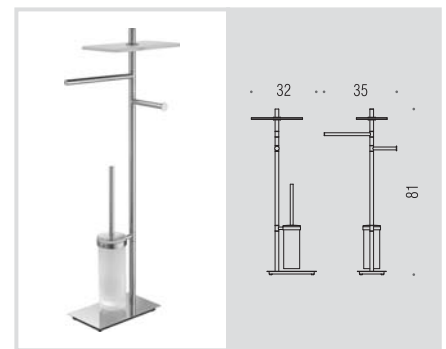

B9908

**Piantana con mensola,
porta salvietta, porta rotolo
e porta scopino sospeso in vetro acidato**

Floor standing column with shelf, towel holder,
paper holder and suspended acid glass
brush holder