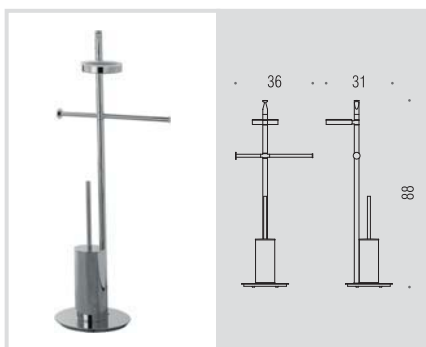

B9813

Piantana con porta salvietta, porta sapone, porta rotolo e porta scopino in ottone
Floor standing column with towel holder, soap holder, paper holder and brass brush holder