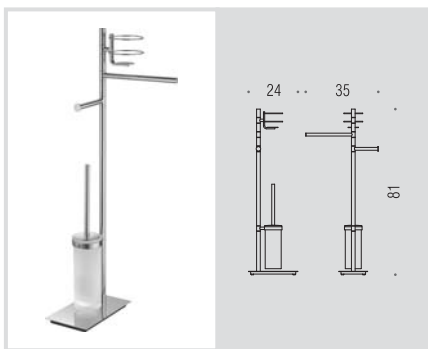

Materiale: Material:	Ottone Brass	Finitura: Finish:	☐ Cromo Chrome
Complemento: Complements:	☒ Vetro acidato naturale Natural acid glass	Attenzione: Attention:	cm Le misure sono espresse in centimetri Sizes are in centimetres

B9913

**Piantana con porta spandisapone,
porta salvietta, porta rotolo
e porta scopino sospeso in vetro acidato**

Floor standing column with soap dispenser holder,
towel holder, paper holder
and suspended acid glass brush holder