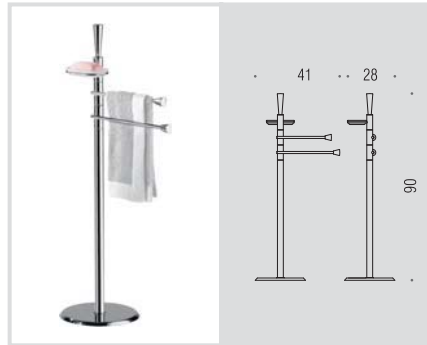

B9414
Piantana con porta sapone e 2 porta salvietta
Floor standing column with soap holder and 2 towel holders