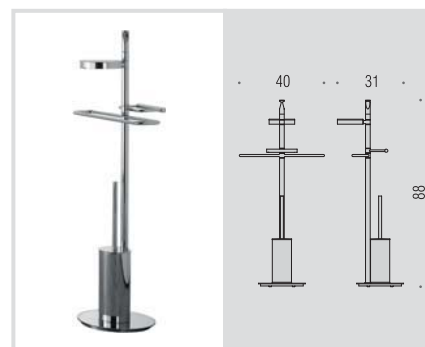

B9815

Piantana con 3 porta salvietta
Floor standing column with 3 towel holders

B9803

Piantana con 3 porta salvietta
Floor standing column with 3 towel holders

B9813

Piantana con porta salvietta, porta sapone, porta rotolo e porta scopino in ottone
Floor standing column with towel holder, soap holder, paper holder and brass brush holder