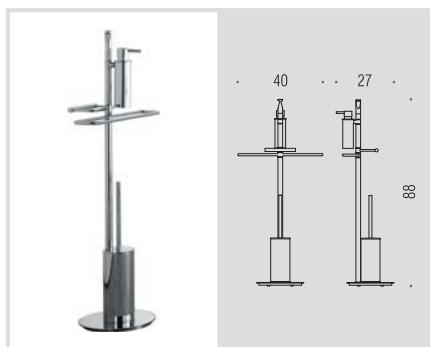

B9818

Piantana con spandisapone (L 0,15), porta salvietta, porta rotolo e porta scopino in ottone
Floor standing column with soap dispenser, towel holder, paper holder and brass brush holder