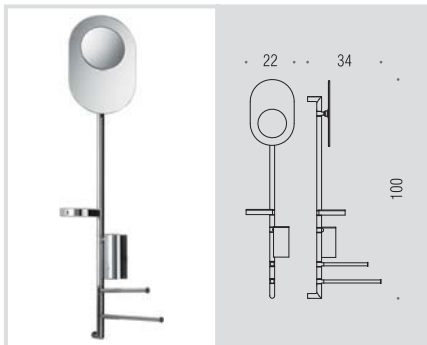

Materiale: Material:	Ottone Brass	Finitura: Finish:	☐ Cromo Chrome
Complemento: Complements:	☒ Vetro acidato naturale Natural acid glass	Attenzione: Attention:	cm Le misure sono espresse in centimetri Sizes are in centimetres

B9820
Colonna con specchio e ingranditore, porta sapone, porta spazzolino e 2 porta salvietta
Wall column with magnifying mirror, soap holder, tooth-brush holder and 2 towel holders