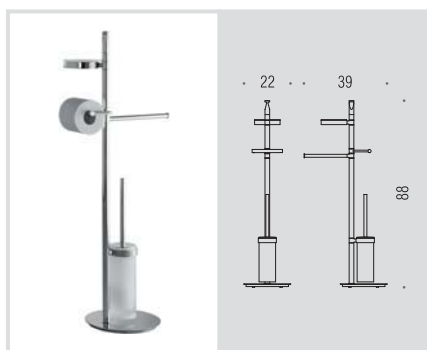

B9843
Piantana con porta salvietta, porta sapone,
porta rotolo e porta scopino sospeso in vetro acidato
Floor standing column with towel holder, soap holder,
paper holder and suspended acid glass brush holder