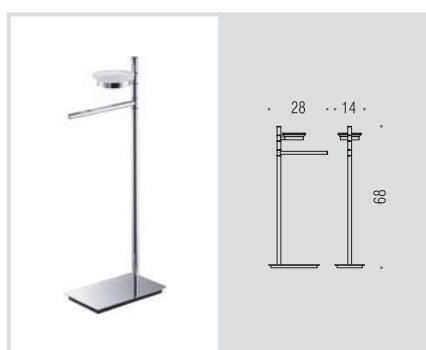

Square

Design: **TEAM 3**

B9904

Piantana con porta rotolo e porta scopino sospeso in vetro acidato

Floor standing column with paper holder and suspended acid glass brush holder

B9902

Piantana con porta sapone e porta salvietta