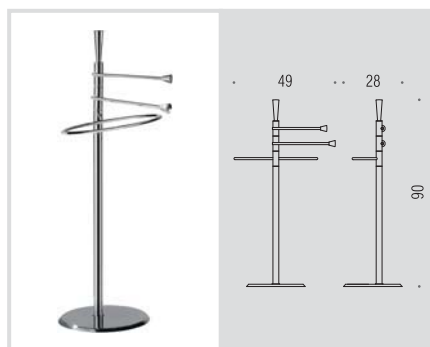

B9403

Piantana con 3 porta salvietta

Floor standing column with 3 towel holders