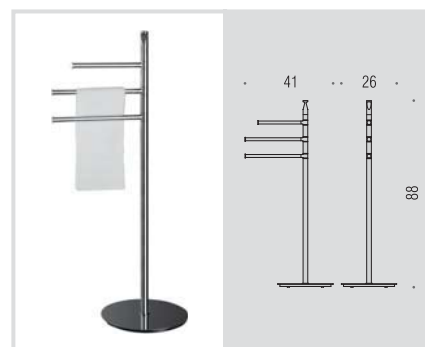

B9807

Piantana con porta rotolo e porta scopino in ottone
Floor standing column with paper holder and brass brush holder

B9816

Piantana con porta rotolo e porta scopino sospeso in vetro acidato
Floor standing column with paper holder and suspended acid glass brush holder