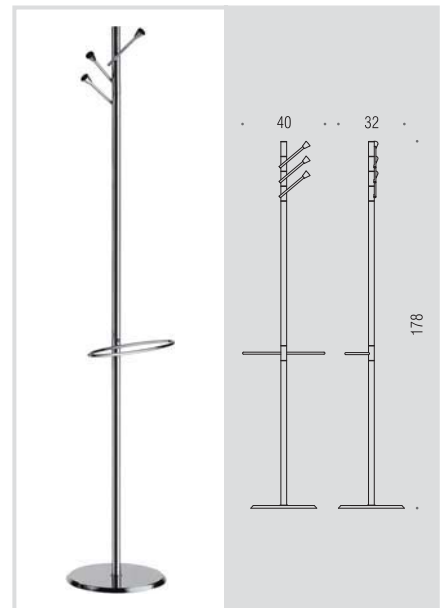

B9404
Piantana con porta salvietta e 3 appendiabiti
Floor standing column with towel holder and 3 hooks