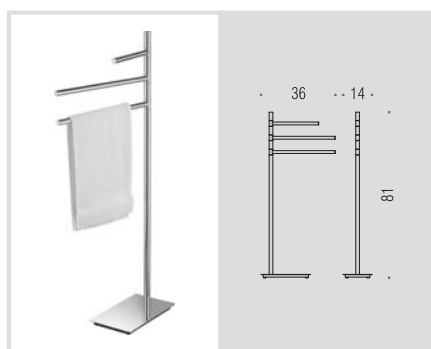

B9915

Piantana con 3 porta salvietta

Floor standing column with 3 towel holders