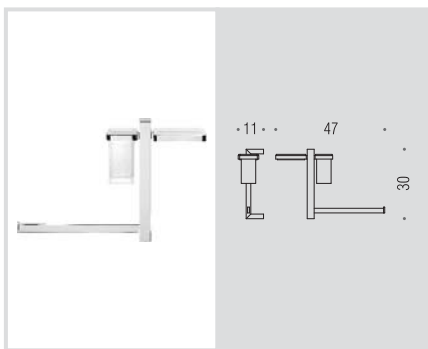

Materiale: Material:	Ottone Brass	Finitura: Finish:	☐ Cromo Chrome
Complemento: Complements:	☒ Vetro acidato naturale Natural acid glass	Attenzione: Attention:	cm Le misure sono espresse in centimetri Sizes are in centimetres
			Tutti gli elementi sono fissi All elements are not adjustable

B9120D - B9120S

Colonna con porta sapone, porta bicchiere e porta salvietta

Wall column with soap holder, glass holder and towel holder