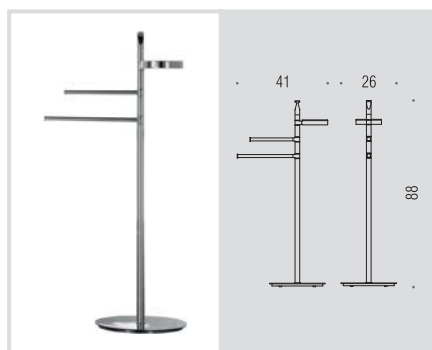

Planets

Design: Bartoli Design

B9814
Piantana con porta sapone
e 2 porta salvietta
Floor standing column with
soap holder and 2 towel holders