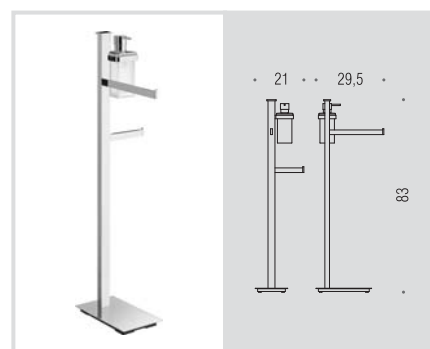

Floor standing column with soap holder, glass holder and towel holder

B9103

Piantana con 2 porta salvietta

Floor standing column with 2 towel holders

B9111

Piantana con spandisapone (L 0,28), porta bicchiere e porta salvietta

Floor standing column with soap dispenser, glass holder and towel holder

B9113D - B9113S

Piantana con porta sapone, porta salvietta e porta rotolo

Floor standing column with soap holder, towel holder and paper holder