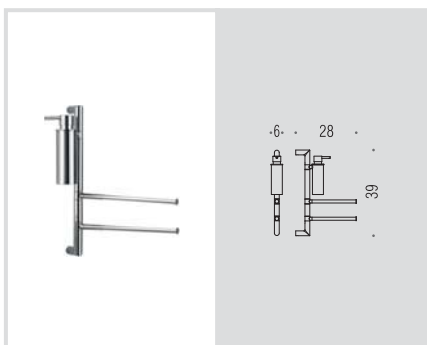

B9825
Colonna con spandisapone (L 0,15) e 2 porta salvietta
Wall column with soap dispenser and 2 towel holder