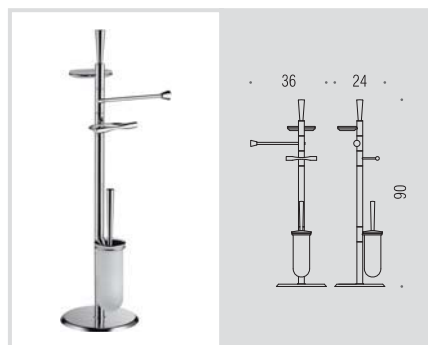

B9419

Piantana con porta salvietta, porta sapone, porta rotolo e porta scopino sospeso in vetro acidato

Floor standing column with towel holder, soap holder, paper holder and suspended acid glass brush holder