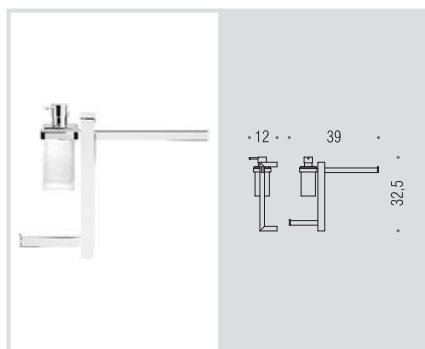

B9124D - B9124S

Colonna con spandisapone (L 0,28), porta salvietta e porta rotolo

Wall column with soap dispenser, towel holder and paper holder