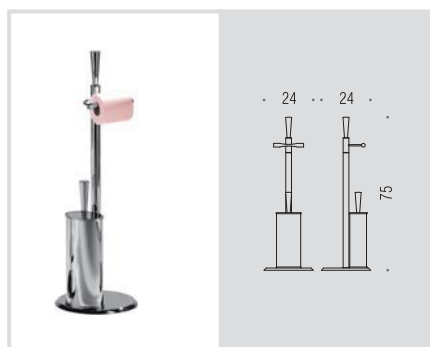

B9407

Piantana con porta rotolo e porta scopino in ottone

Floor standing column with paper holder and brass brush holder

B9416

Piantana con porta rotolo e porta scopino sospeso in vetro acidato

Floor standing column with paper holder and suspended acid glass brush holder