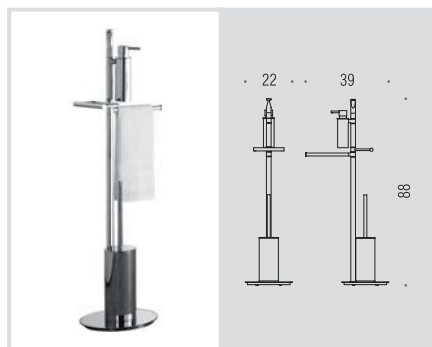

B9839
Piantana con spandisapone (L 0,15),
porta salvietta, porta rotolo e porta scopino in ottone
Floor standing column with soap dispenser,
towel holder, paper holder and brass brush holder