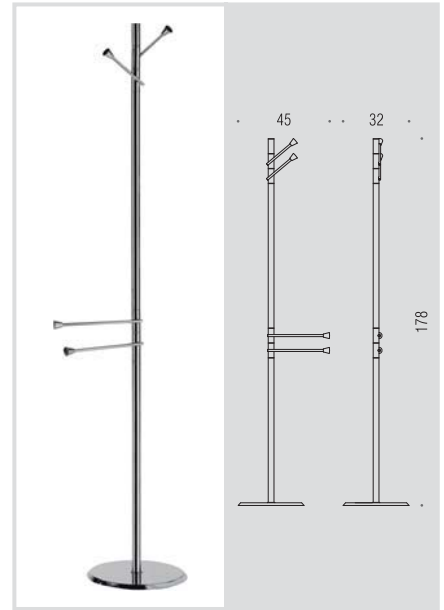

B9412
Piantana con 2 porta salvietta e 2 appendiabiti
Floor standing column with 2 towel holder and 2 hooks