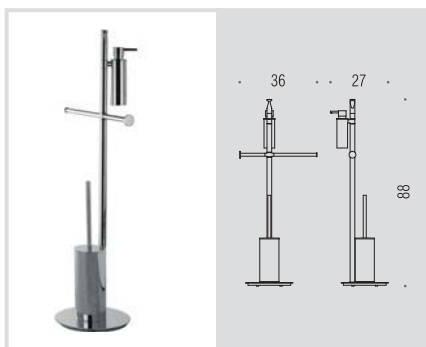

B9819

Piantana con spandisapone (L 0,15), porta salvietta, porta rotolo e porta scopino in ottone
Floor standing column with soap dispenser, towel holder, paper holder and brass brush holder