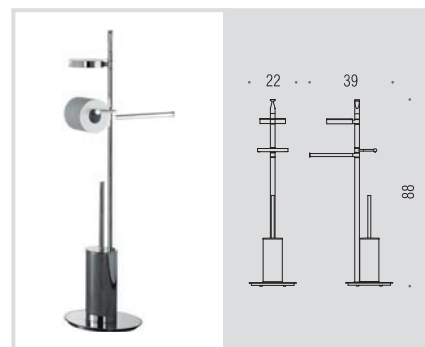

B9833

Piantana con porta salvietta, porta sapone, porta rotolo e porta scopino in ottone
Floor standing column with towel holder, soap holder, paper holder and brass brush holder