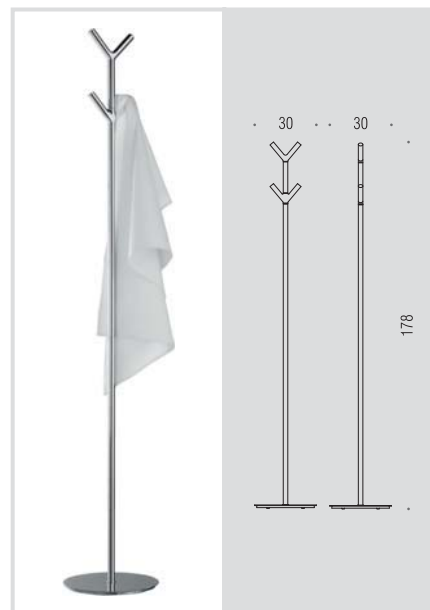

B9812
Piantana con 4 appendiabiti
Floor standing column
with 4 hooks