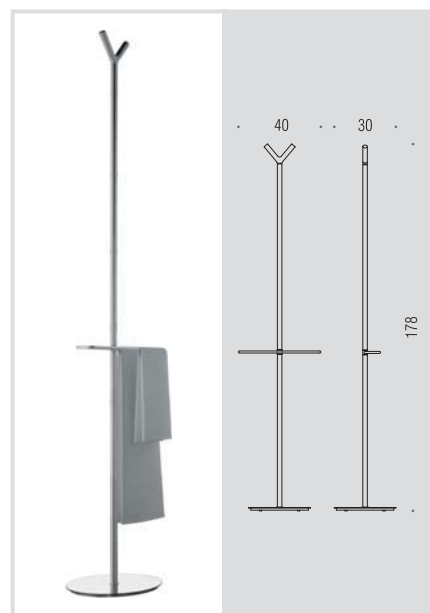

Planets

Design: Bartoli Design

B9814
Piantana con porta sapone
e 2 porta salvietta
Floor standing column with
soap holder and 2 towel holders

B9843
Piantana con porta salvietta, porta sapone,
porta rotolo e porta scopino sospeso in vetro acidato
Floor standing column with towel holder, soap holder,
paper holder and suspended acid glass brush holder