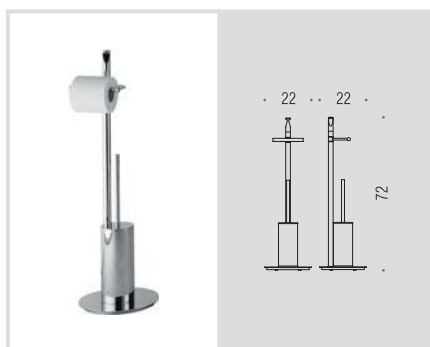

B9807

Piantana con porta rotolo e porta scopino in ottone
Floor standing column with paper holder and brass brush holder

B9816

Piantana con porta rotolo e porta scopino sospeso in vetro acidato
Floor standing column with paper holder and suspended acid glass brush holder