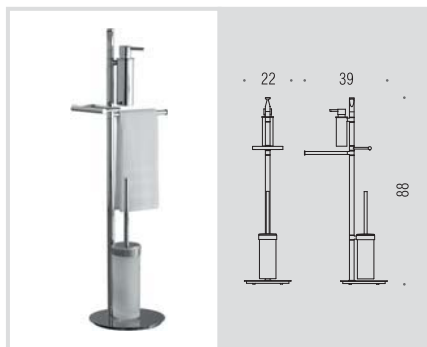

B9849
Piantana con spandisapone (L 0,15),
porta salvietta, porta rotolo e
porta scopino sospeso in vetro acidato
Floor standing column with soap dispenser, towel holder,
paper holder and suspended acid glass brush holder