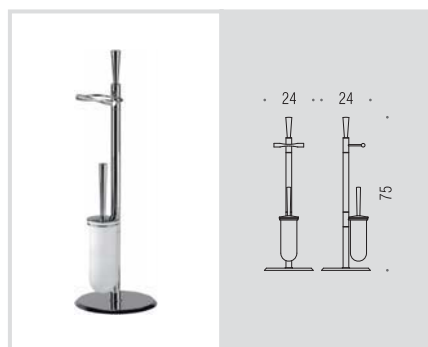

B9407

Piantana con porta rotolo e porta scopino in ottone

Floor standing column with paper holder and brass brush holder

B9416

Piantana con porta rotolo e porta scopino sospeso in vetro acidato

Floor standing column with paper holder and suspended acid glass brush holder