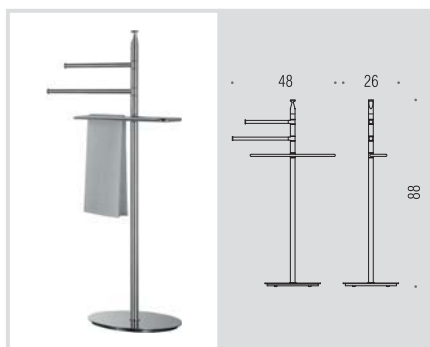

B9803

Piantana con 3 porta salvietta
Floor standing column with 3 towel holders