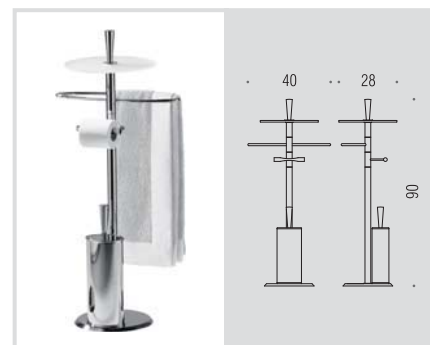

B9408

Piantana con mensola, porta salvietta, porta rotolo e porta scopino in ottone

Floor standing column with shelf, towel holder, paper holder and brass brush holder