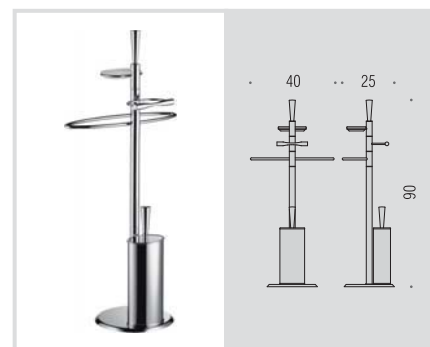

B9409

Piantana con porta salvietta, porta sapone, porta rotolo e porta scopino in ottone

Floor standing column with towel holder, soap holder, paper holder and brass brush holder