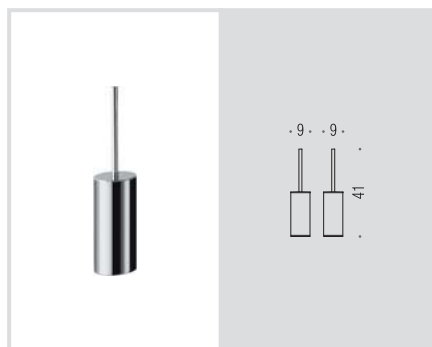

B9805
Porta scopino d'appoggio
Standing brush holder